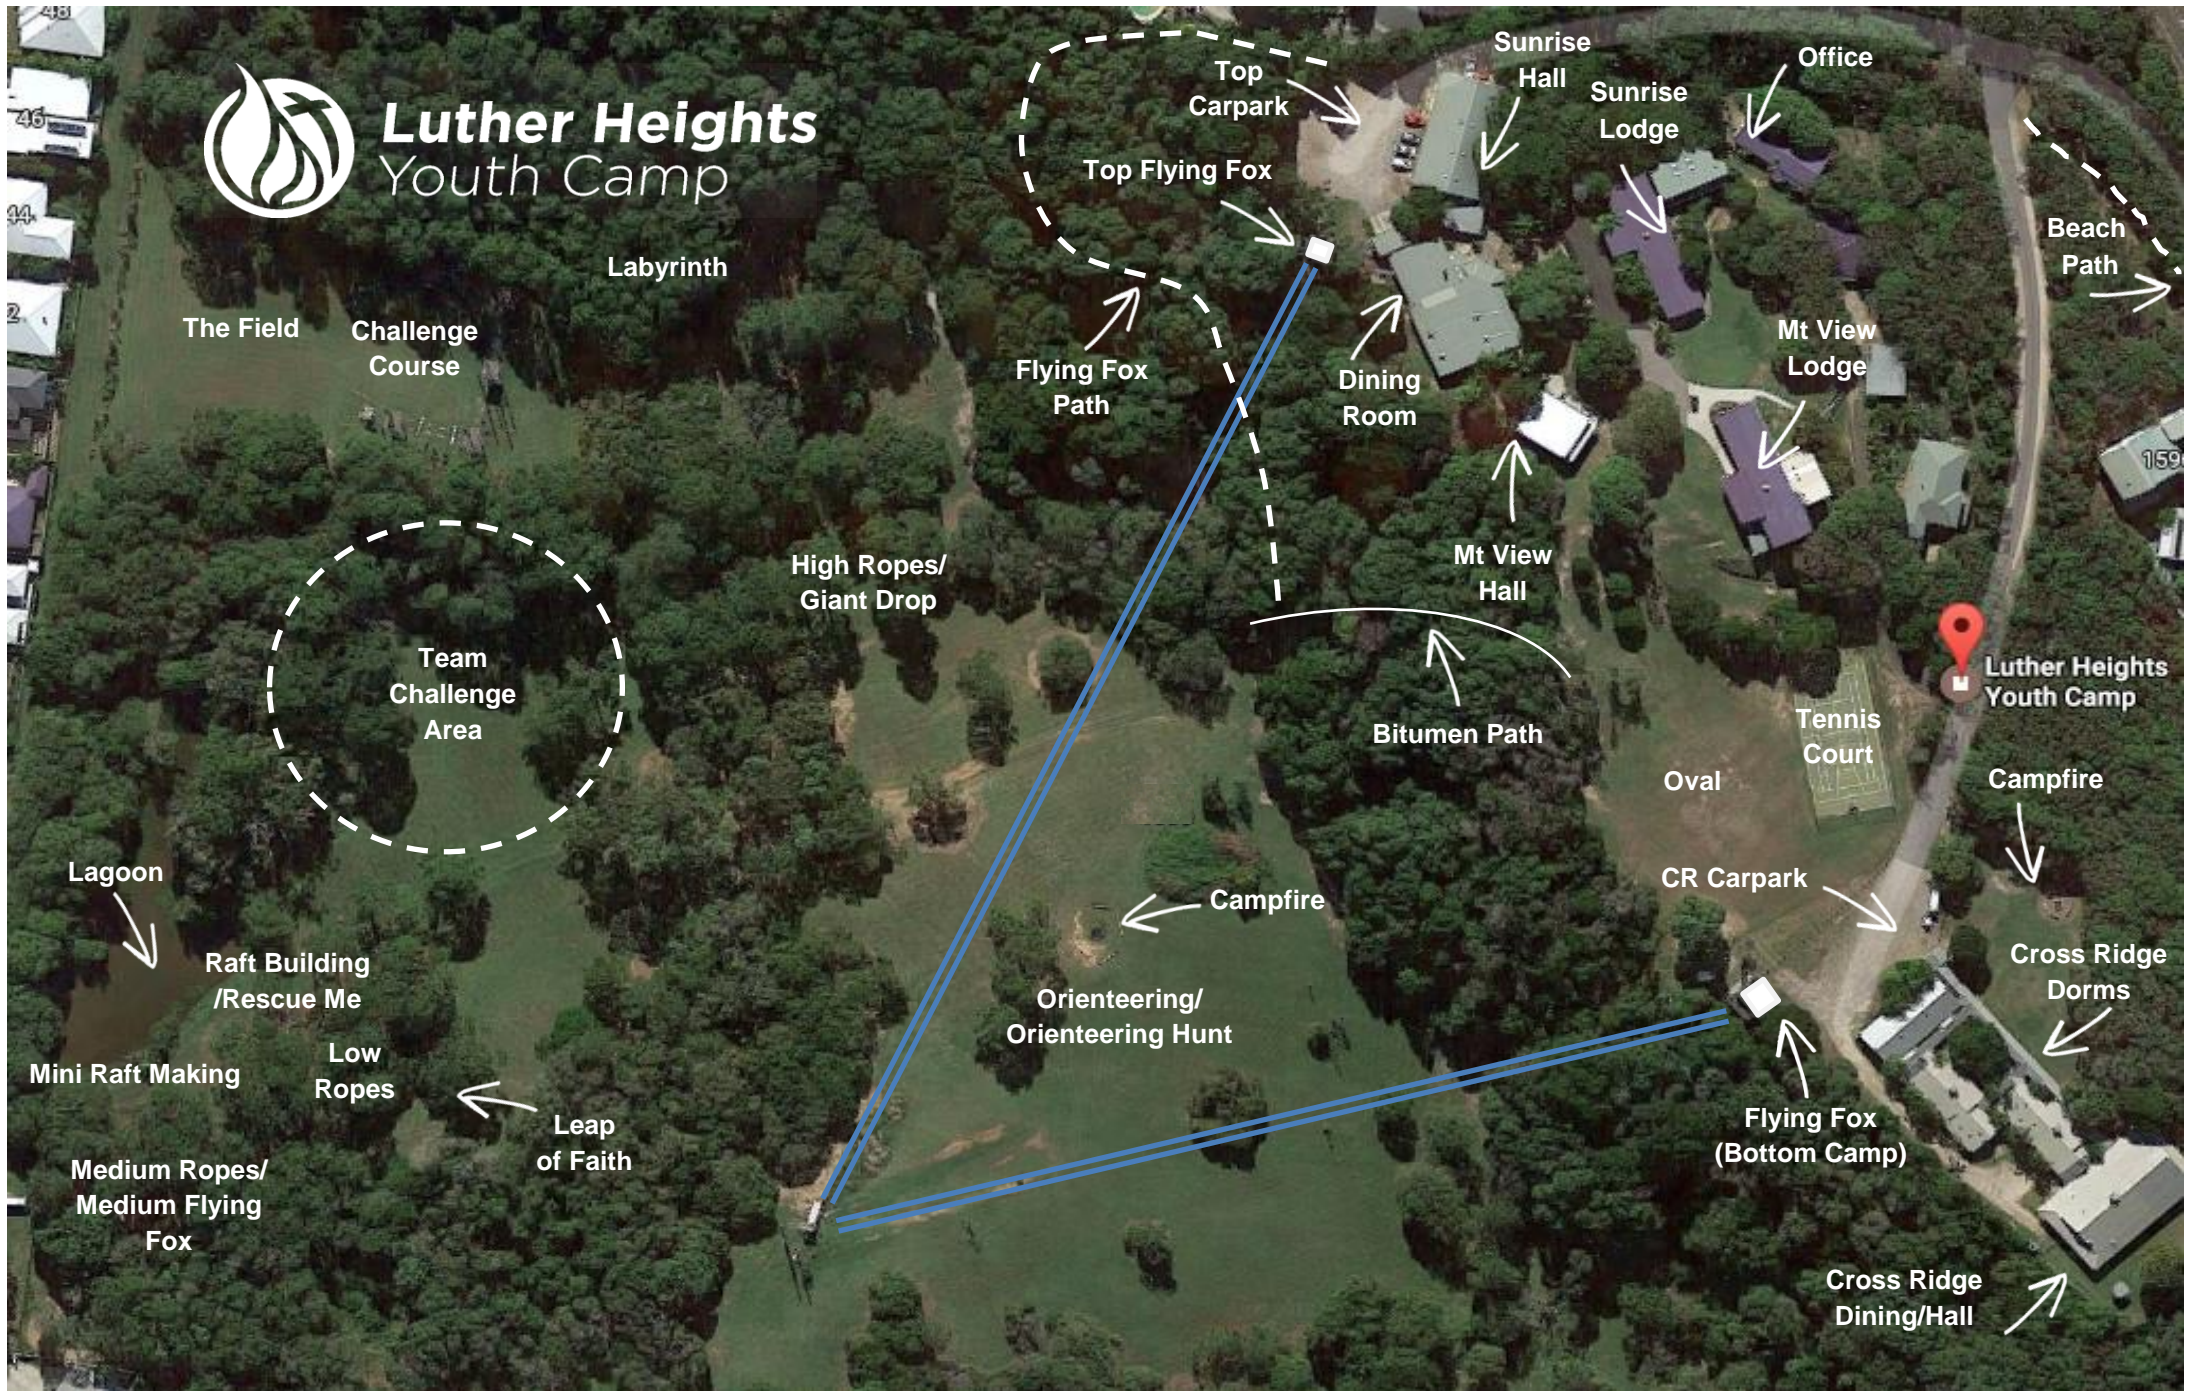

Luther Heights Youth Camp

Labyrinth

The Field

Challenge Course

Team Challenge Area

High Ropes/
Giant Drop

Flying Fox Path

Top Carpark

Top Flying Fox

Sunrise Hall

Sunrise Lodge

Office

Dining Room

Mt View Lodge

Mt View Hall

Bitumen Path

Tennis Court

Luther Heights Youth Camp

Oval

Campfire

CR Carpark

Cross Ridge Dorms

Lagoon

Raft Building /Rescue Me

Mini Raft Making

Low Ropes

Leap of Faith

Medium Ropes/
Medium Flying Fox

Orienteering/
Orienteering Hunt

Campfire

Flying Fox (Bottom Camp)

Cross Ridge Dining/Hall