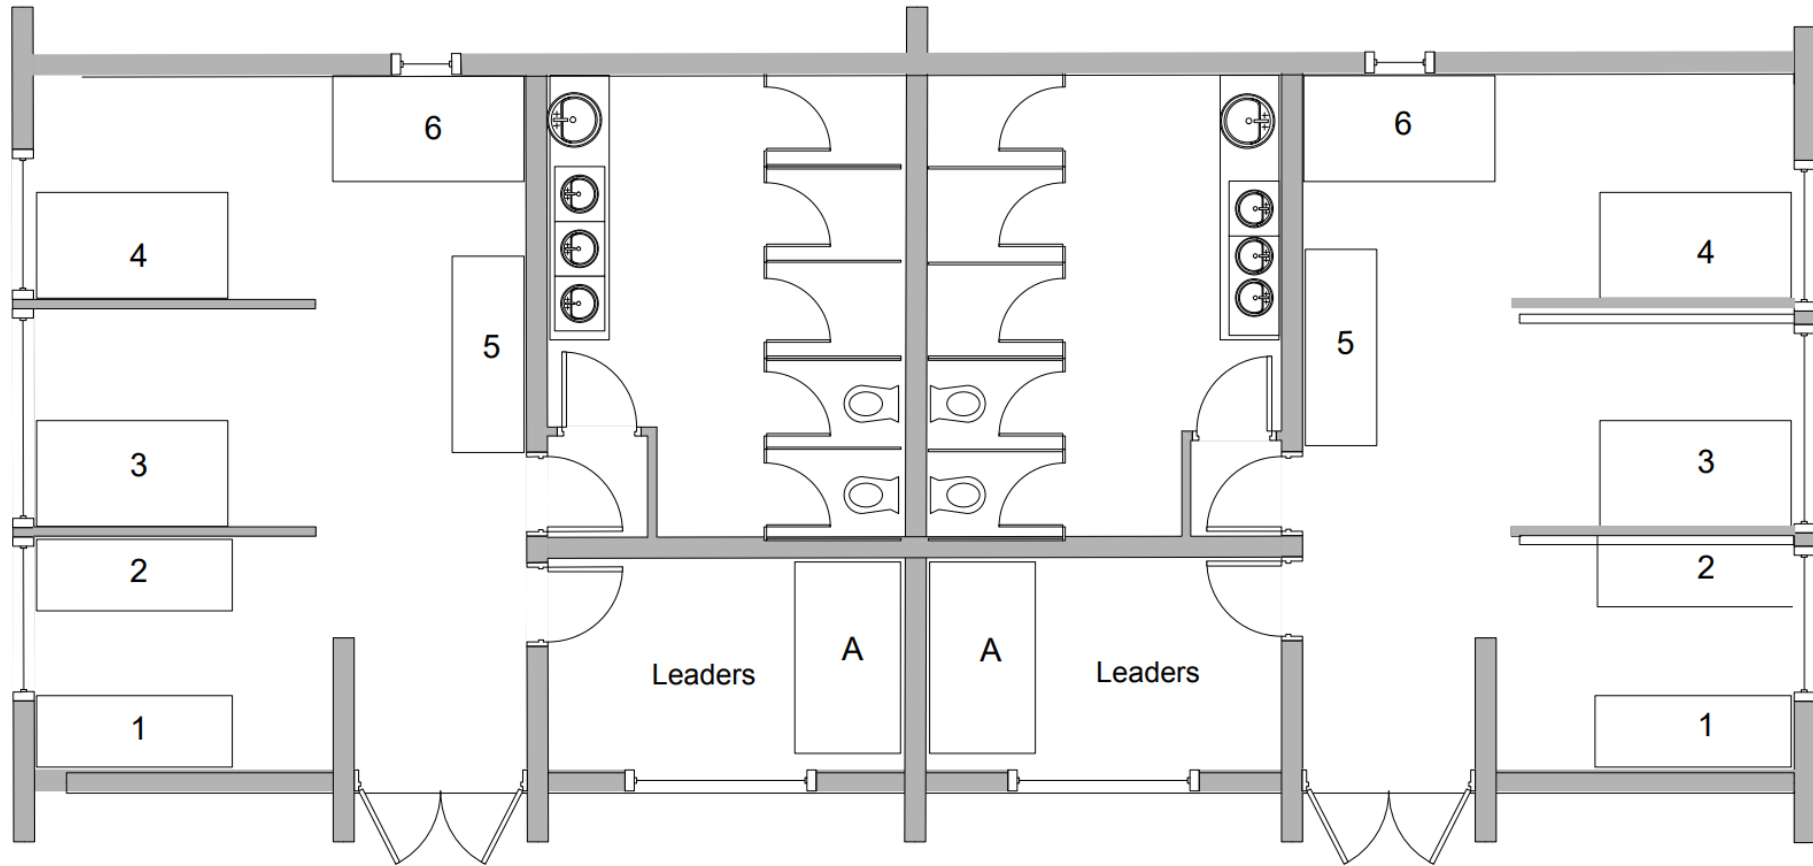

CROSS RIDGE 3 & 4

CROSS RIDGE 3

CROSS RIDGE 4

- All of the numbered camper beds and the leader beds are bunk beds.
- Each dorm has 12 camper beds and 2 leader beds available.
- 24 camper beds and 4 leader beds in total across both dorms.