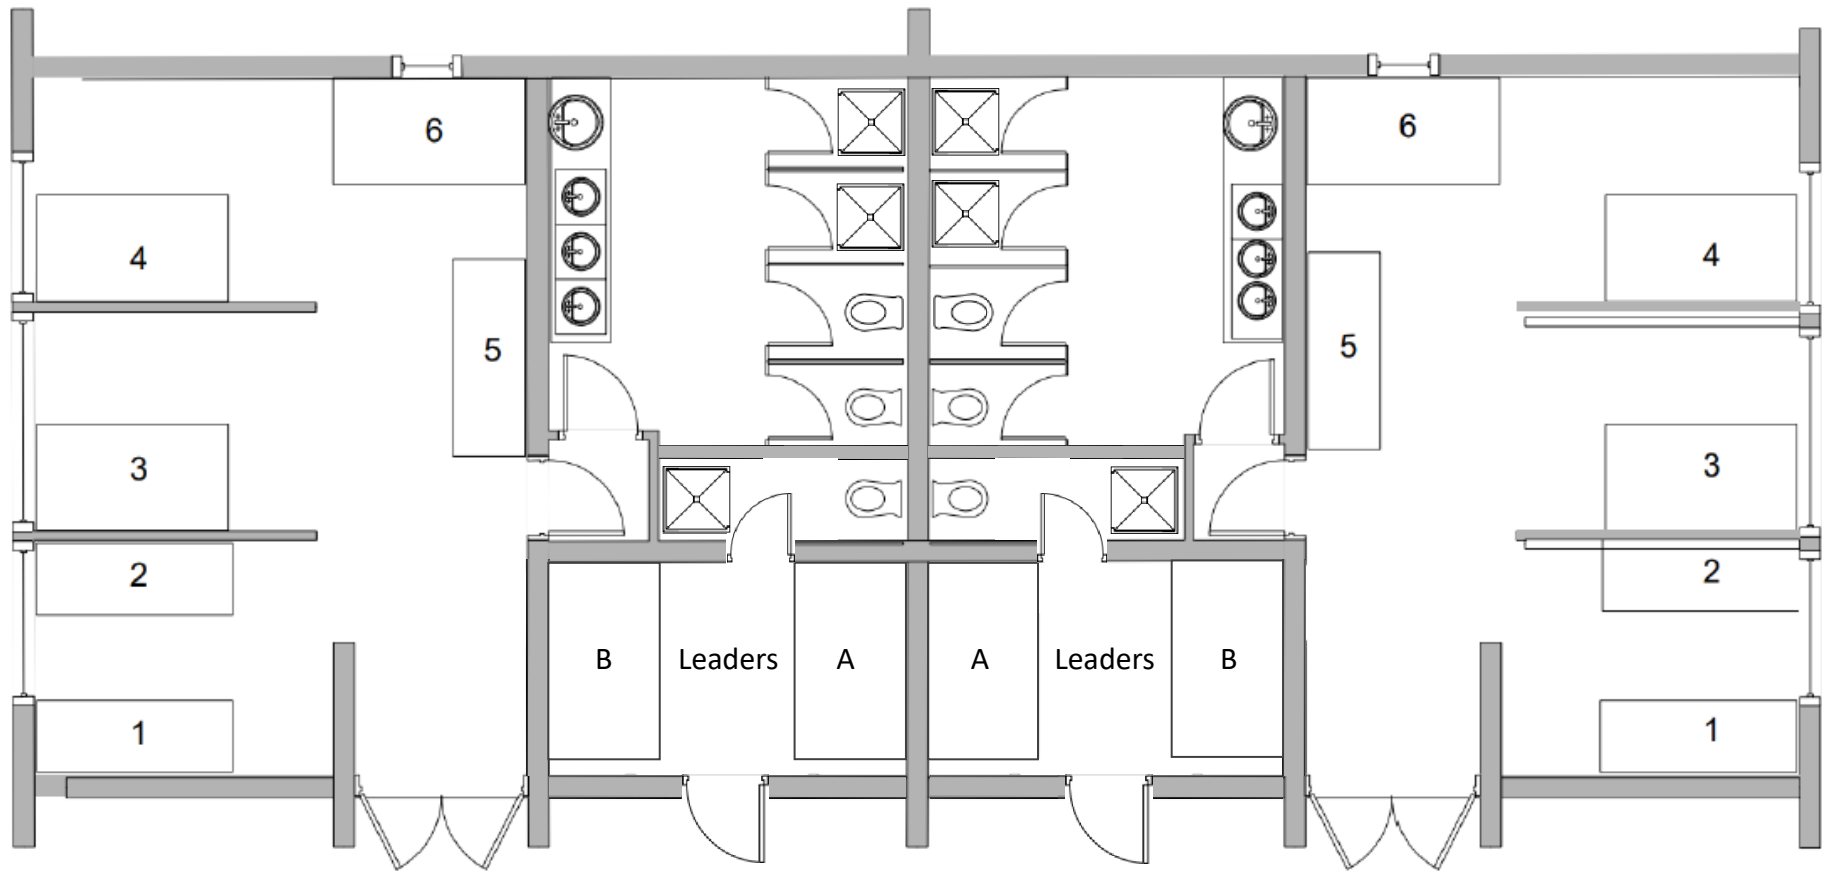

# CROSS RIDGE 3 & 4

CROSS RIDGE 3

CROSS RIDGE 4

- All of the numbered camper beds are bunk beds.
- Each dorm has 12 camper beds and 2 leader beds available.
- 24 camper beds and 4 leader beds in total across both dorms.