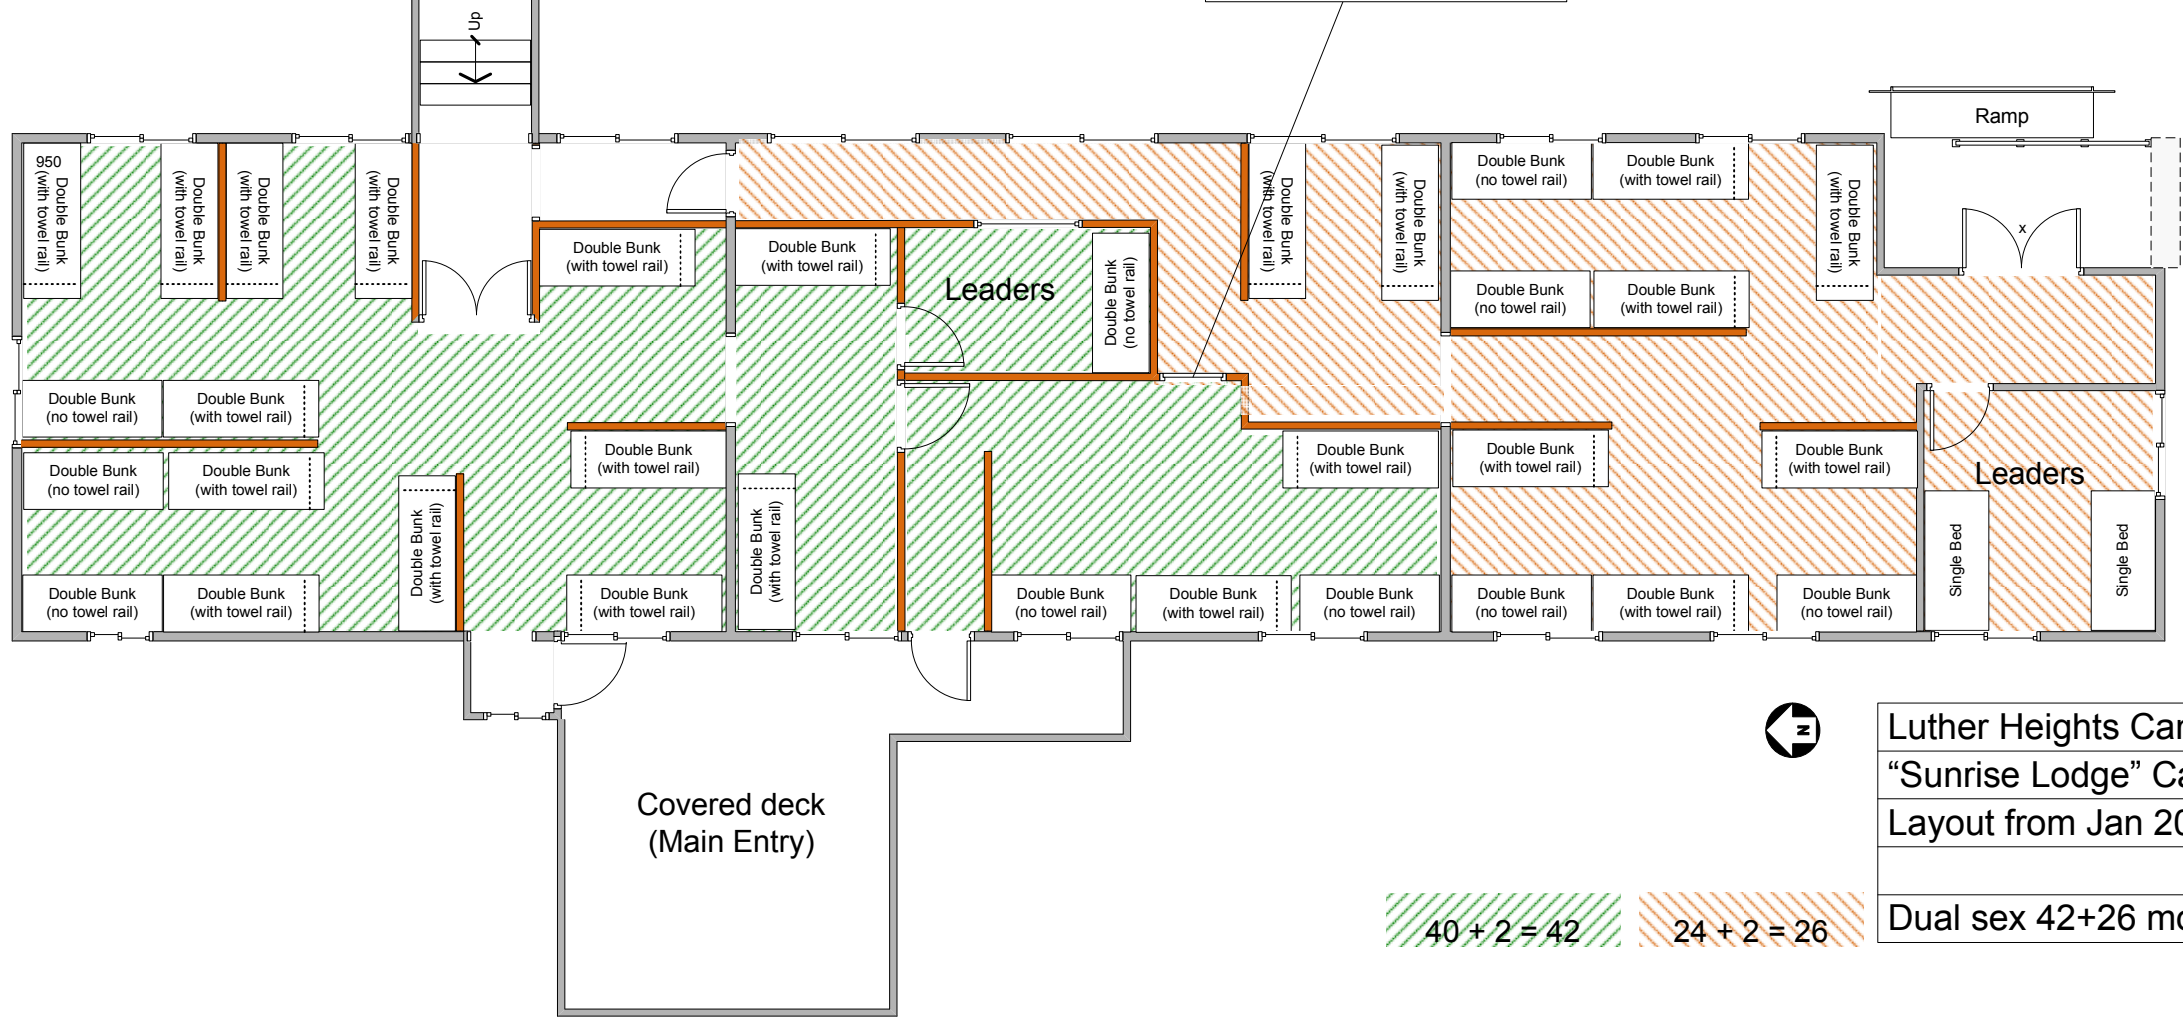

Door lockable by manager depending on group's requirements for dormitory segregation

Luther Heights Camp Coolum
 "Sunrise Lodge" Camp Dormitory
 Layout from Jan 2010
 Dual sex 42+26 mode

40 + 2 = 42
24 + 2 = 26