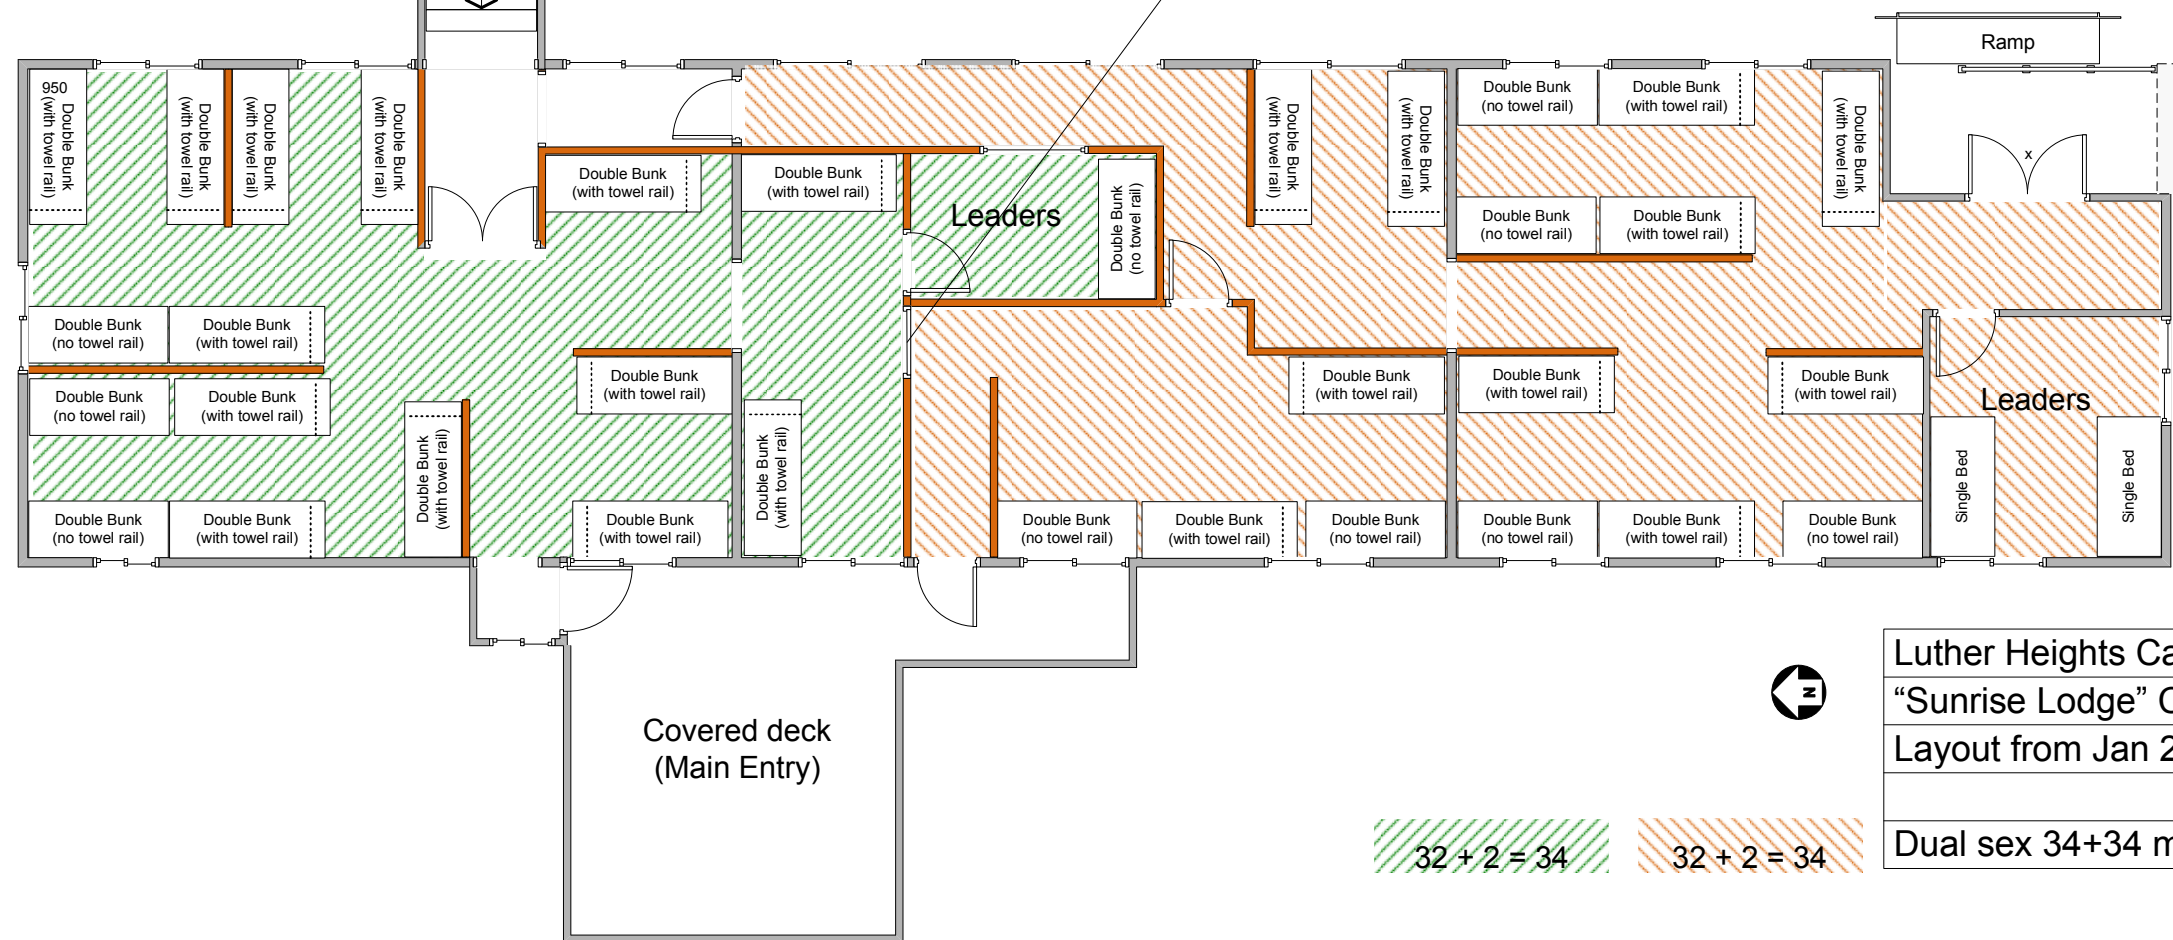

Door lockable by manager depending on group's requirements for dormitory segregation

Luther Heights Camp Coolum
"Sunrise Lodge" Camp Dormitory
Layout from Jan 2010
Dual sex 34+34 mode