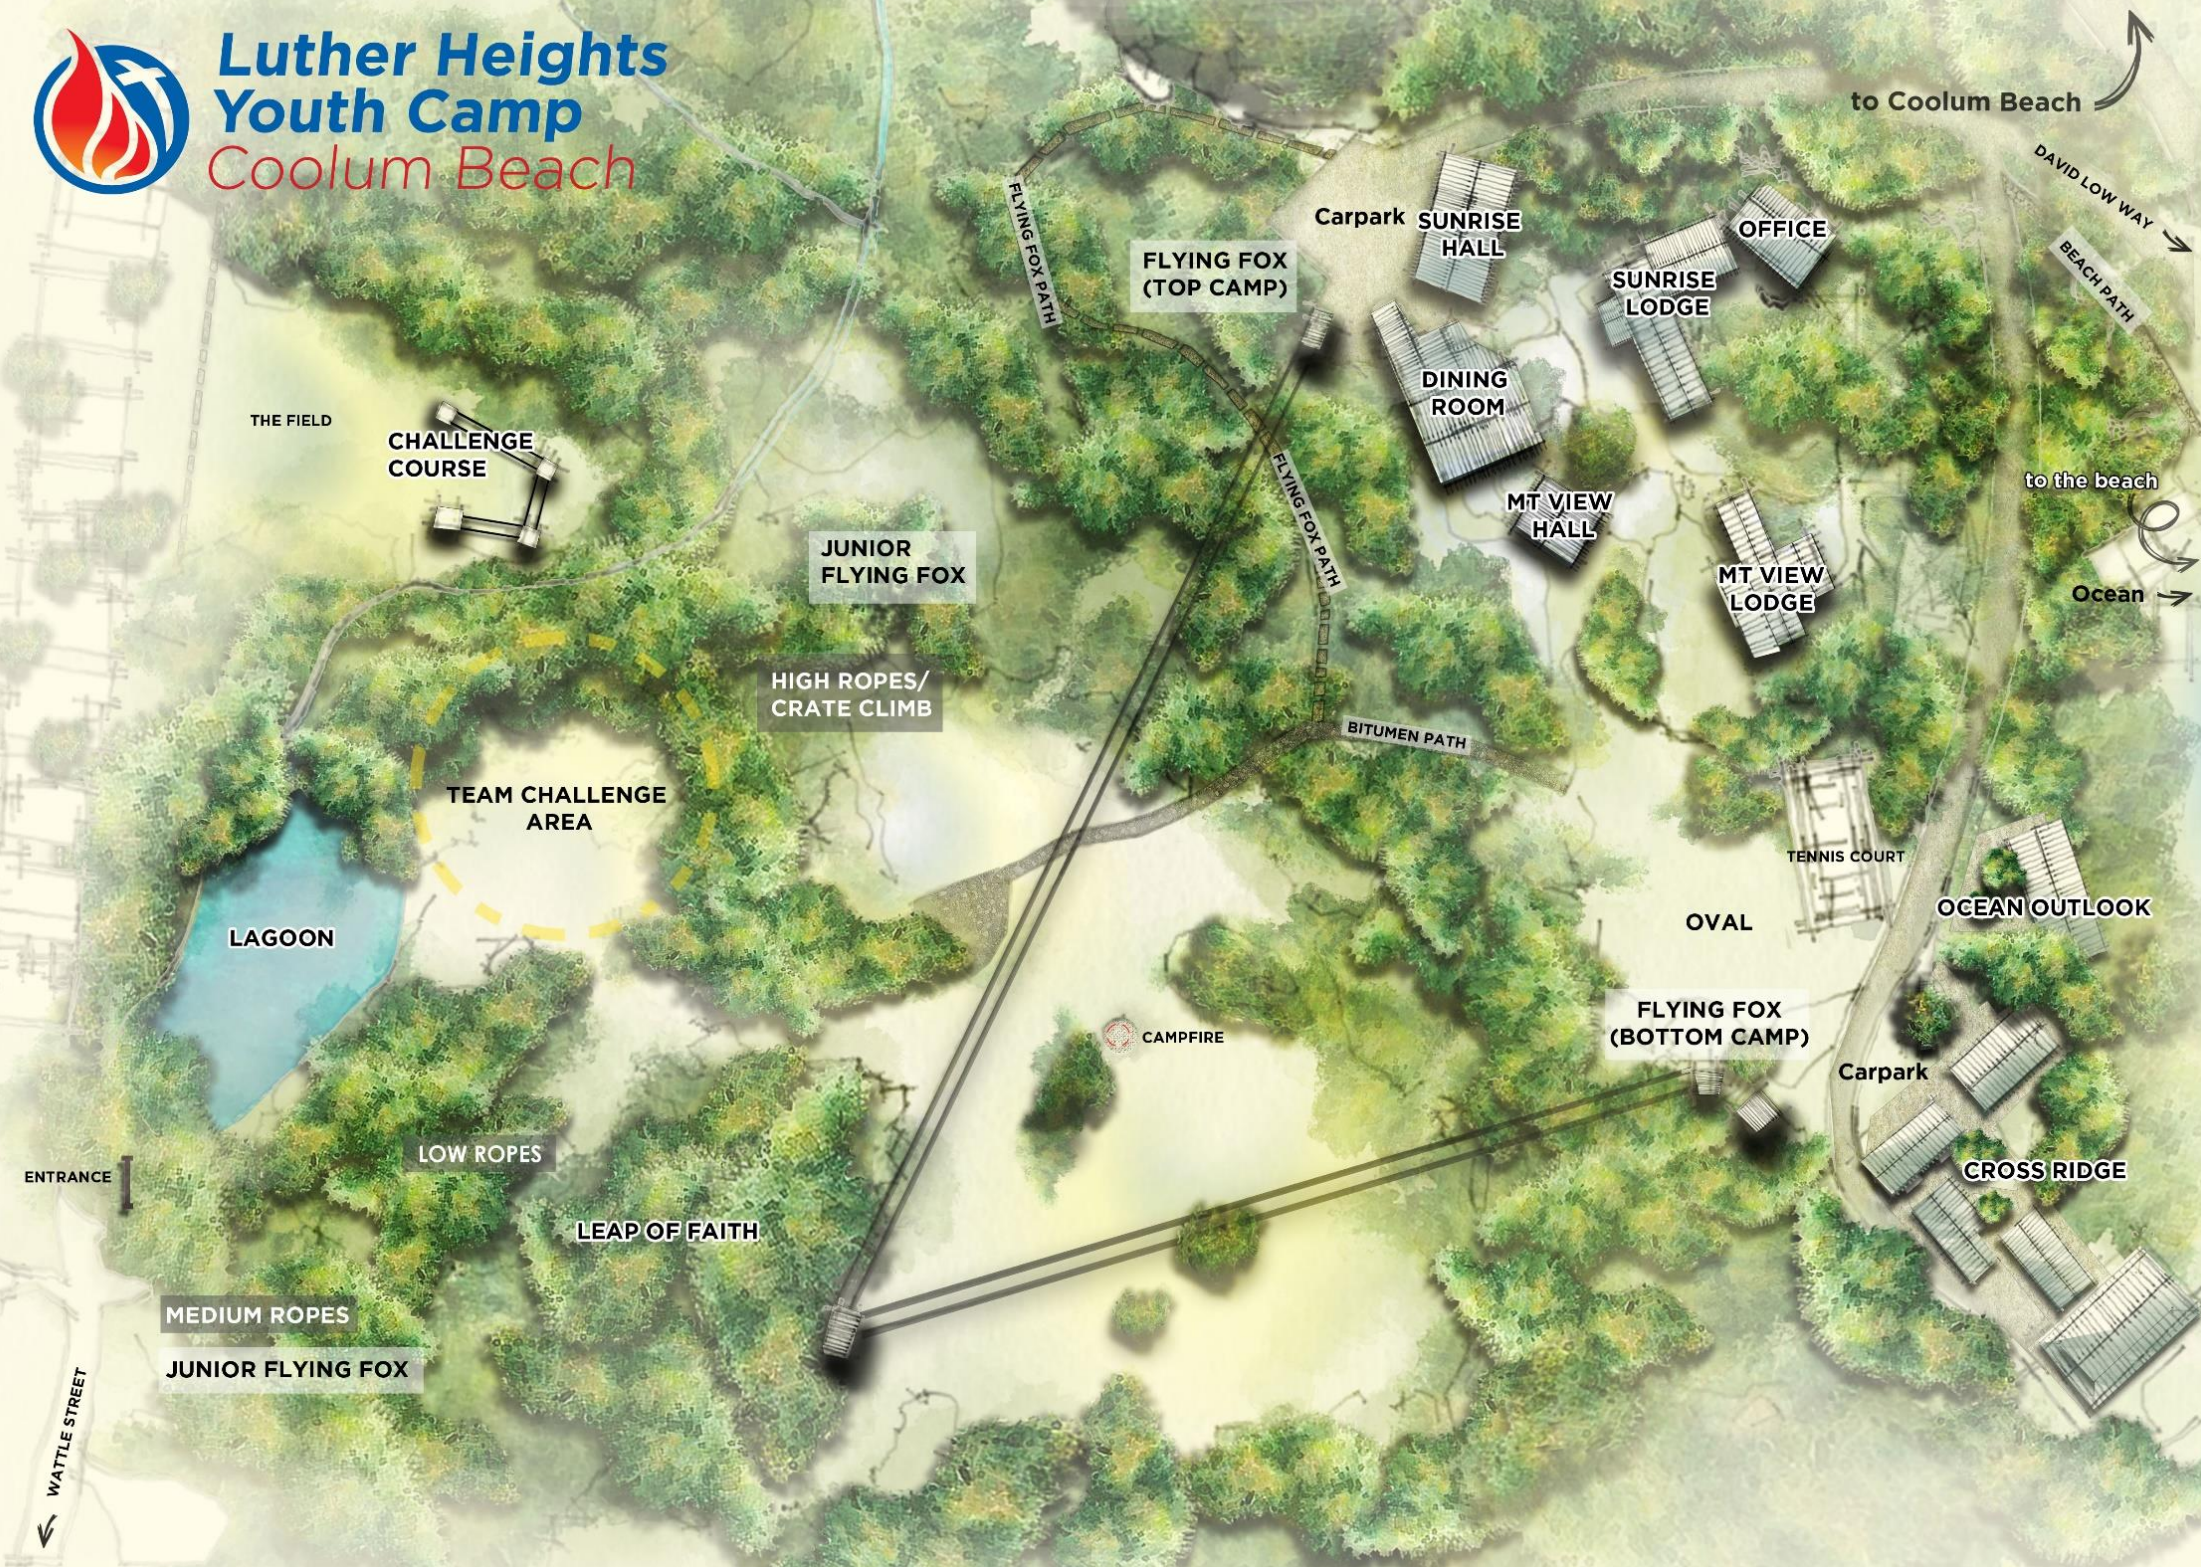

Luther Heights Youth Camp

Coolum Beach

to Coolum Beach

DAVID LOW WAY

BEACH PATH

to the beach

Ocean

THE FIELD

CHALLENGE COURSE

JUNIOR FLYING FOX

HIGH ROPES/ CRATE CLIMB

TEAM CHALLENGE AREA

LAGOON

LOW ROPES

LEAP OF FAITH

MEDIUM ROPES

JUNIOR FLYING FOX

FLYING FOX (TOP CAMP)

FLYING FOX PATH

BITUMEN PATH

CAMPFIRE

FLYING FOX (BOTTOM CAMP)

TENNIS COURT

OVAL

OCEAN OUTLOOK

Carpark

CROSS RIDGE

ENTRANCE

WATTLE STREET